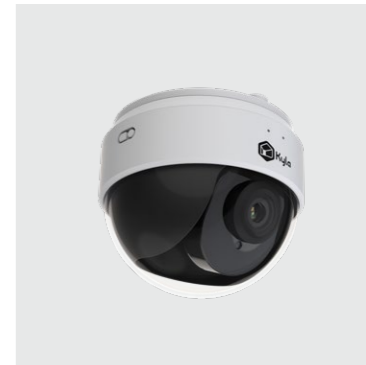

Recessed Mount Dome PoE Camera (with Backup Battery & SD Card)

- 4MP Resolution
- Supports AI Features
- Power-over-Ethernet
- Supports up to 128GB SD Card
- 2 Hours Backup Battery
- IR Cut Filter with Auto Switch
- 20m IR Range
- 112° Wide FOV
- Onvif Supported

Product specifications may change without prior notice

Bullet PoE Camera

- 4MP Resolution
- Supports AI Features
- Power-over-Ethernet
- IR Cut Filter with Auto Switch
- 20m IR Range
- 109° Wide FOV
- Onvif Supported

Dome PoE Camera

- 4MP Resolution
- Supports AI Features
- Power-over-Ethernet
- IR Cut Filter with Auto Switch
- 20m IR Range
- 109° Wide FOV
- Onvif Supported

Product specifications may change without prior notice

Bullet PoE Camera

- 4MP Resolution
- Supports AI Features
- Power-over-Ethernet
- Full Colour Night Vision (Optional)
- IP67 Rating
- IR Cut Filter with Auto Switch
- 20m IR Range
- 109° Wide FOV
- Onvif Supported