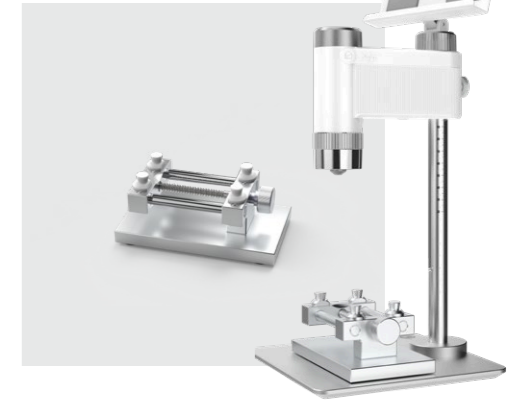

Body Worn Camera

Kyla Body Worn Camera

Body-Worn Camera

- 24/7 Local Recording
- 2MP Video Resolution
- 4MP Image Resolution
- Smart Detection & Alerts
- GNSS Location Tracking
- Two-Way Audio
- Built-in Battery Pack
- LTE & WiFi
- 125° Wide FOV
- IP65, 3m Fall Protection

Digital Microscope

Kyla Digital Microscope

Digital Microscope

- 4K Image Resolution
- 2MP Video Resolution, 30 fps
- 280x Magnification
- WiFi Setup
- Edit Photo and Share via App
- Rechargeable Battery
- 3 Hours Battery Lifespan
- 2 Hours Charging Time