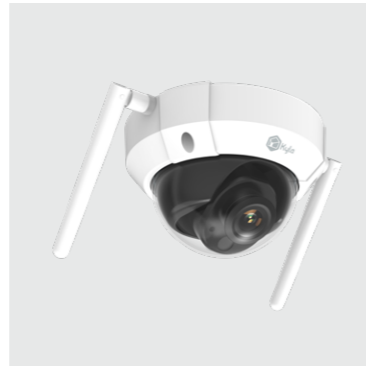

Dome PoE Camera

- 4MP Resolution
- Supports AI Features
- Power-over-Ethernet
- Full Colour Night Vision (Optional)
- IP67 Rating
- IR Cut Filter with Auto Switch
- 20m IR Range
- 109° Wide FOV
- Onvif Supported

Dual Lens Dome PoE Camera with Colour Night Vision

- 4MP Resolution
- Supports AI Features
- Power-over-Ethernet
- Full Colour Night Vision
- IP67 Rating
- IR Cut Filter with Auto Switch
- 20m IR Range
- 109° Wide FOV
- Onvif Supported

Outdoor Wi-Fi Camera

Bullet Wi-Fi Camera

- 4MP Resolution
- Supports AI Features
- Wi-Fi
- Full Colour Night Vision (Optional)
- IP67 Rating
- IR Cut Filter with Auto Switch
- 20m IR Range
- 109° Wide FOV
- Onvif Supported

Dome Wi-Fi Camera

- 4MP Resolution
- Supports AI Features
- Wi-Fi
- Full Colour Night Vision (Optional)
- IP67 Rating
- IR Cut Filter with Auto Switch
- 20m IR Range
- 109° Wide FOV
- Onvif Supported

Product specifications may change without prior notice