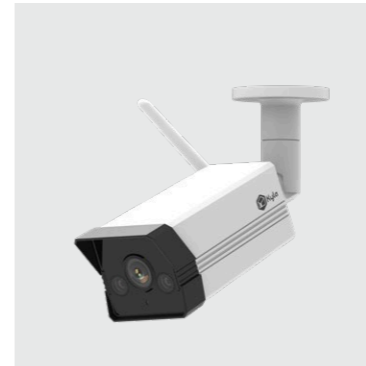

Outdoor LTE Camera

Bullet LTE Camera

- 4MP Resolution
- Supports AI Features
- LTE
- Full Colour Night Vision (Optional)
- IP67 Rating
- IR Cut Filter with Auto Switch
- 20m IR Range
- 109° Wide FOV
- Onvif Supported