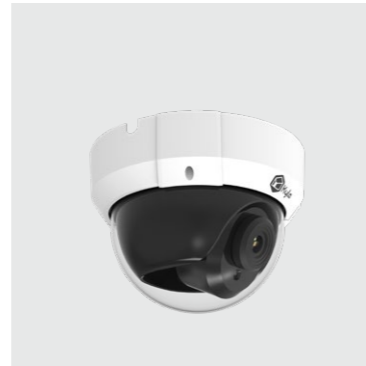

Recessed Mount Dome PoE Camera (with Backup Battery & SD Card)

- 4MP Resolution
- Supports AI Features
- Power-over-Ethernet
- Supports up to 128GB SD Card
- 2 Hours Backup Battery
- IR Cut Filter with Auto Switch
- 20m IR Range
- 112° Wide FOV
- Onvif Supported

Product specifications may change without prior notice

Bullet PoE Camera

- 4MP Resolution
- Supports AI Features
- Power-over-Ethernet
- IR Cut Filter with Auto Switch
- 20m IR Range
- 109° Wide FOV
- Onvif Supported

Dome PoE Camera

- 4MP Resolution
- Supports AI Features
- Power-over-Ethernet
- IR Cut Filter with Auto Switch
- 20m IR Range
- 109° Wide FOV
- Onvif Supported

Product specifications may change without prior notice

Bullet PoE Camera

- 4MP Resolution
- Supports AI Features
- Power-over-Ethernet
- Full Colour Night Vision (Optional)
- IP67 Rating
- IR Cut Filter with Auto Switch
- 20m IR Range
- 109° Wide FOV
- Onvif Supported