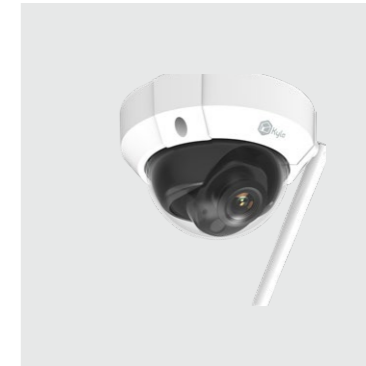

Outdoor Wi-Fi Camera

Bullet Wi-Fi Camera

- 4MP Resolution
- Supports AI Features
- Wi-Fi
- Full Colour Night Vision (Optional)
- IP67 Rating
- IR Cut Filter with Auto Switch
- 20m IR Range
- 109° Wide FOV
- Onvif Supported

Dome Wi-Fi Camera

- 4MP Resolution
- Supports AI Features
- Wi-Fi
- Full Colour Night Vision (Optional)
- IP67 Rating
- IR Cut Filter with Auto Switch
- 20m IR Range
- 109° Wide FOV
- Onvif Supported

Product specifications may change without prior notice

Outdoor LTE Camera

Bullet LTE Camera

- 4MP Resolution
- Supports AI Features
- LTE
- Full Colour Night Vision (Optional)
- IP67 Rating
- IR Cut Filter with Auto Switch
- 20m IR Range
- 109° Wide FOV
- Onvif Supported