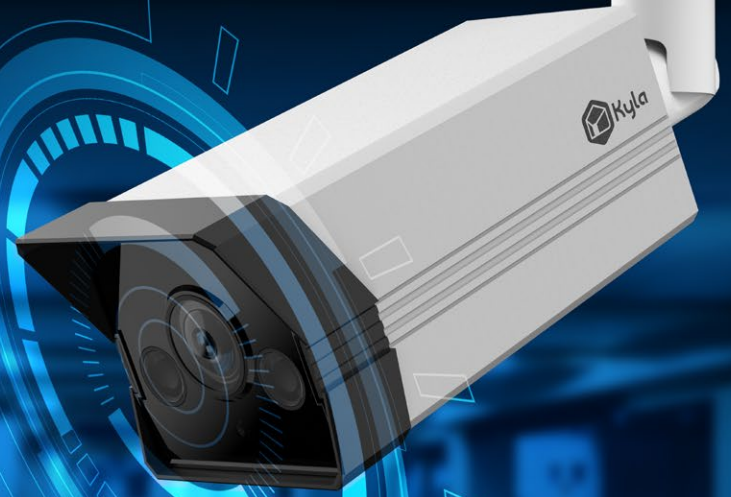

Aztech

Empowering
Surveillance
through A.I.

Surveillance Solution & System Design & Manufacturer