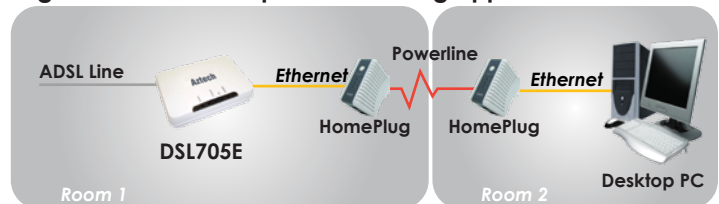

ADSL2/2+ Ethernet Modem Router

DSL705E combines the function of a high-speed DSL modem with router for high data transmission rate of up to 25Mbps.

Ideal as a no-frills networking solution, DSL705E is equipped with dual mode functions – Bridge mode for Single user and Router mode for multi-user sharing of ADSL line. Promising a user-friendly and fuss-free experience, only a 3-click Easy Set-up is needed!

DSL705E comes in a stylish and compact life-style design that can be used when placed in a horizontal, vertical or wall-mount position.

DSL Broadband Connection

Digital Subscriber Line (DSL) establishes quickly to the Internet for you unlike a dial-up service. With DSL, you can surf the Internet, chat online and check email at a faster speed. You can also share high quality digital pictures, video and music files with friends and family without lag.

Connect to ADSL for High-speed Broadband

Fig 1: Basic Setup

Fig 2: Advanced Setup with Wireless Router

Fig 3: Advanced Setup with HomePlug Applications

Features

- Stay connected to the Internet with the latest ADSL2/2+ standards
- NAT application level available for web servers, online gaming and VPN
- Multiple Session IP Sec and PPTP/L2TP VPN pass through
- Sleek, clean design that saves space in your apartment or office