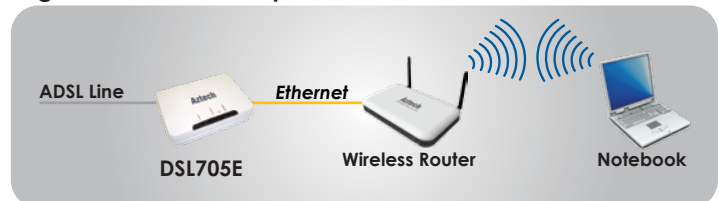

ADSL2/2+ Ethernet Modem Router

DSL705E combines the function of a high-speed DSL modem with router for high data transmission rate of up to 25Mbps.

Ideal as a no-frills networking solution, DSL705E is equipped with dual mode functions – Bridge mode for Single user and Router mode for multi-user sharing of ADSL line. Promising a user-friendly and fuss-free experience, only a 3-click Easy Set-up is needed!

DSL705E comes in a stylish and compact life-style design that can be used when placed in a horizontal, vertical or wall-mount position.

DSL Broadband Connection

Digital Subscriber Line (DSL) establishes quickly to the Internet for you unlike a dial-up service. With DSL, you can surf the Internet, chat online and check email at a faster speed. You can also share high quality digital pictures, video and music files with friends and family without lag.

Connect to ADSL for High-speed Broadband

Fig 1: Basic Setup

Fig 2: Advanced Setup with Wireless Router

Fig 3: Advanced Setup with HomePlug Applications

Features

- Stay connected to the Internet with the latest ADSL2/2+ standards
- NAT application level available for web servers, online gaming and VPN
- Multiple Session IP Sec and PPTP/L2TP VPN pass through
- Sleek, clean design that saves space in your apartment or office