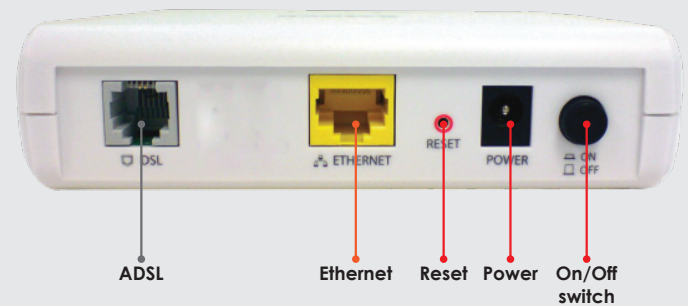

DSL705E comes in a stylish and compact life-style design that can be used when placed in a horizontal, vertical or wall-mount position.

DSL Broadband Connection

Digital Subscriber Line (DSL) establishes quickly to the Internet for you unlike a dial-up service. With DSL, you can surf the Internet, chat online and check email at a faster speed. You can also share high quality digital pictures, video and music files with friends and family without lag.

Connect to ADSL for High-speed Broadband

Fig 1: Basic Setup

Fig 2: Advanced Setup with Wireless Router

Fig 3: Advanced Setup with HomePlug Applications

Features

- Stay connected to the Internet with the latest ADSL2/2+ standards
- NAT application level available for web servers, online gaming and VPN
- Multiple Session IP Sec and PPTP/L2TP VPN pass through
- Sleek, clean design that saves space in your apartment or office

Specifications

Ports	1 x Power	1 x DSL	1 x Ethernet				
Button	Reset	On/Off					
LED Indicators	1 x Power	1 x DSL	1 x Internet	1 x Ethernet			
Management Support	Web-based management GUI		Save/Restore Router configuration	Firmware Upgrades via Web GUI	TR-069 support		
Security	Firewall: intrusion logging and reporting			Mode of operation: Network Address Translation (NAT)			
Network Support	Static routing with TCP/ IP, VPN pass-through (IPSec, L2TP, PPTP) RIP PPPoE PPPoA DNS DHCP (client & server)						
Physical Interfaces	LAN Ports: 1 x 10/100 Mbps AutoMDI/MDIX			ADSL Port: ADSL RJ-11, T1.413, G.DMT, G.Lite, ADSL2+, ITU Annex A			
Operating Systems	Microsoft Windows® Vista®, XP®, 7®						
Power Adaptor	12VDC, 0.42A						
Environment	Operating: 0°C to 40°C		Storage: -25°C to 70°C	Operating Humidity: 30% to 80% Humidity (Non-Condensing)			
	Storage Humidity: 30% to 95% Humidity (Non-Condensing)						
Physical Dimensions	Weight: 210g		Dimensions: 126(L) x 86(W) x 28(H) mm				
Package Includes	DSL705E	1 x Power adapter	1 x RJ-45	1 x RJ-11	1 x ADSL splitter	1 x Resource CD	1 x Easy Start Guide